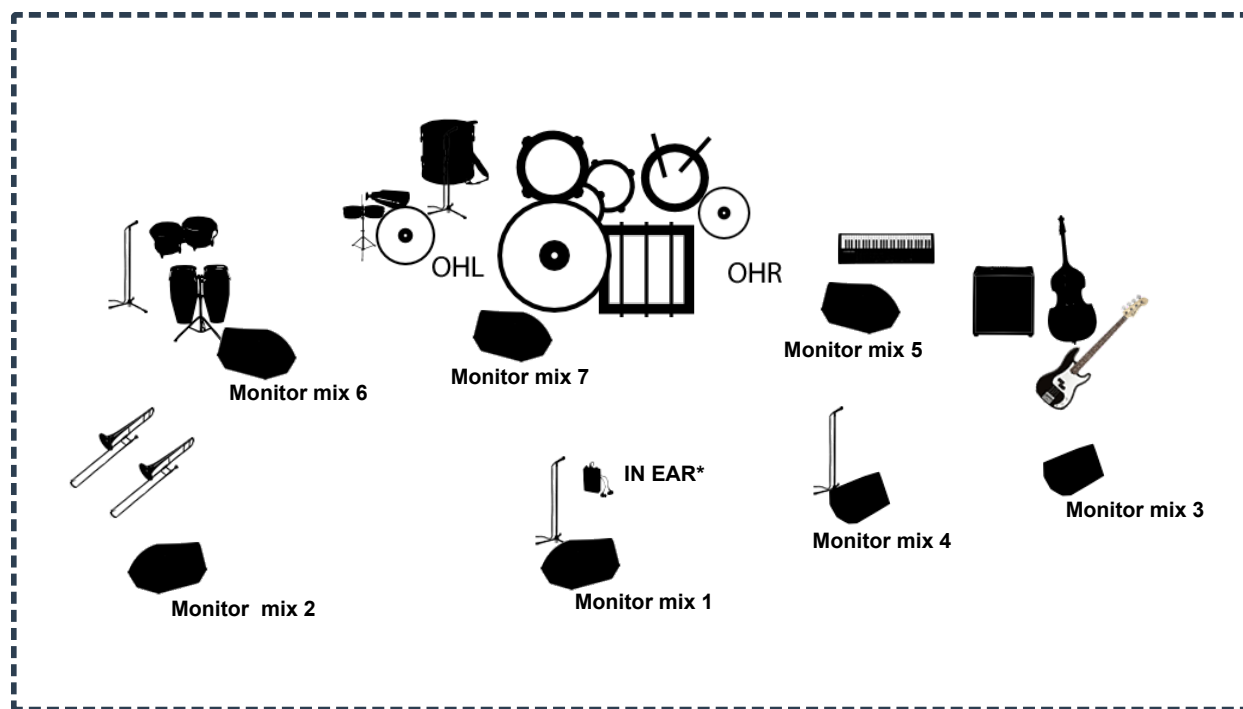

LU JAYAN Y SU CLAN LATINO

IN EAR
Provided by the artist

List of channels

#	Instrument	Microphone	FX (optional)	Artist	Comments
#1	kick	Shure Beta52			
#2	Snare	Shure SM57			
#3	Goliat (floor tom)	Shure SM57			
#4	Tom	Sennheiser E604			
#5	Tom	Sennheiser E604			
#6	Ride	AKG C414			
#7	Hi-hat	Shure SM57			

Monitor Fill

Monitor MIX 1 (VOX LEAD)

#	Instrument	Microphone	Artist	Comments
#25	Voice	Shure SM58	VOX Lead	
#20	Trombone	Audio Technica M350		
#21	Trombone	Audio Technica M350		

#	Instrument	Microphone	Artist	Comments
#17	Double Bass	Shure SM57		
#18	Amplifier (Bass)	Shure Beta52		
#16	Bass	DI - Línea		
#19	Keyboard	Shure SM57		
#12	Tambora	Shure SM57		
#14	Splash	AKG C414		
#15	Cencerro	AKG C414		
#13	Timbales	Shure SM57		
#8	OHL	AKG C414		
#9	OHR	AKG C414		
#11	Bongos	Shure SM57		
#10	Congas	Shure SM57		
#6	Ride	AKG C414		
#7	Hi-hat	Shure SM57		
#3	Goliat (floor tom)	Shure SM57		
#5	Tom	Sennheiser E604		
#1	Kick	Shure Beta52		
#4	Tom	Sennheiser E604		
#2	Snare	Shure SM57		